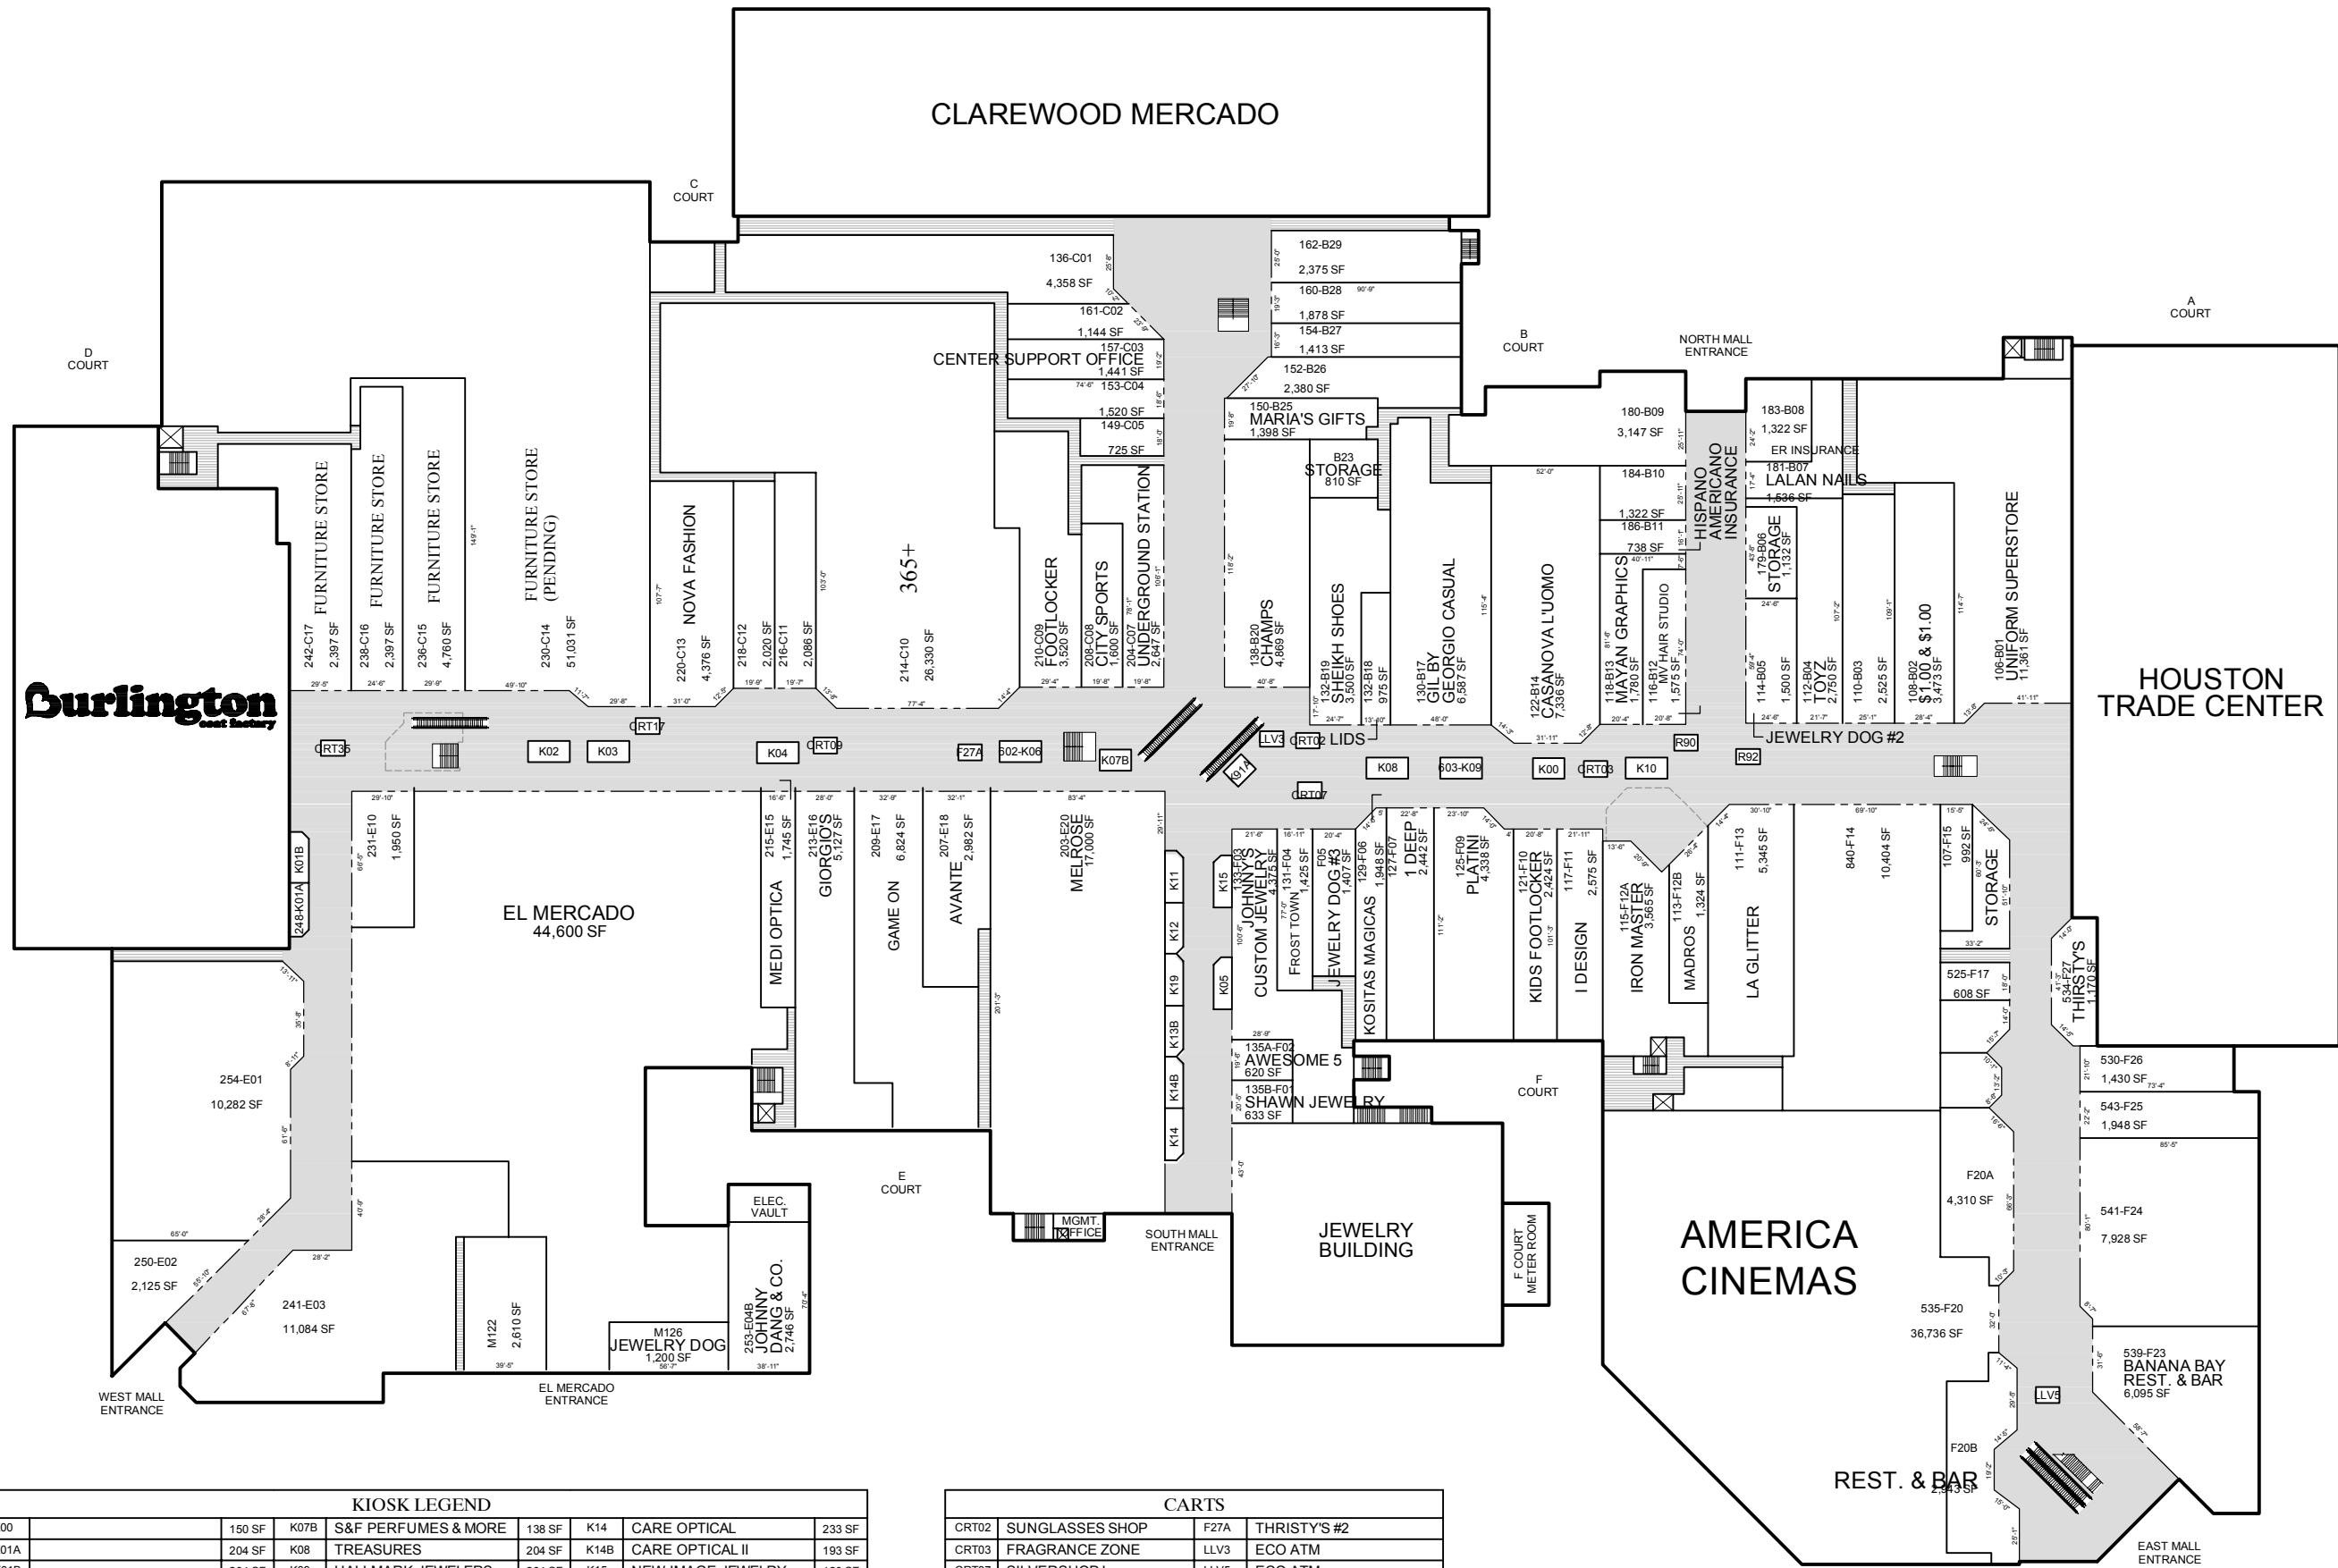

CLAREWOOD MERCADO

HOUSTON TRADE CENTER

EL MERCADO
28,160 SF

KIDS FOR LESS
9,801 SF

FOOT ACTION
9,210 SF

SHOP WISE BEAUTY SUPPLY
7,517 SF

FACTORY SHOE WAREHOUSE
4,762 SF

GIOVANNI
4,523 SF

706-FF17
1,311 SF

701-FF18
3,000 SF

FOOD COURT
SEE CHART

FUTURE ARCADE & STORAGE AREAS

FOOD COURT					
FC01	LEATHER KING	1,104 SF	FC09	RIO GRANDE BURGER	580 SF
FC02	ATOTONILCO	2,200 SF	FC10	DOVE WINGS	878 SF
FC03	TAQUERIA AMERICAS	940 SF	FC17	LAS CAZUELAS	925 SF
FC04	TORTAS DEL 8	614 SF	FC18	PIZZERIA PALENQUE	774 SF
FC05	HUARACHES LA VILLA	659 SF	FC19B		1,272 SF
FC06	CHURROS & CREPES	532 SF	FC19	MANGOLANDIA	851 SF
FC07	PUPUSERIA Y REFRESQUERIA	658 SF	FC20	DELI MAX	560 SF
FC08A	CHINO'S	700 SF	FC21	COOKIES CORNER	601 SF

CARTS	
CRT01	USMAN
CRT06	MONZU VIDEO BUTTONS
CRT10	USMAN
CRT34	WALLY SELL TAX

PLAZAMERICAS
HOUSTON, TX 77036

PLAZAMERICAS

HOUSTON, TX 77036

Kiosk ID	Area	Size (SF)	Vendor	Area	Size (SF)	Vendor
K00	150 SF	K07B	S&F PERFUMES & MORE	138 SF	K14	CARE OPTICAL
K01A	204 SF	K08	TREASURES	204 SF	K14B	CARE OPTICAL II
K01B	204 SF	K09	HALLMARK JEWELERS	204 SF	K15	NEW IMAGE JEWELRY
K02	204 SF	K10	SCENT CORNER	204 SF	K19	NEW IMAGE JEWELRY II
K03	204 SF	K11	PERFUMES & GIFTS	189 SF	K91A	
K05	231 SF	K12	GAME EXPRESS	189 SF		
K06	300 SF	K13B	GHAFOOR, INC	100 SF		

Cart ID	Vendor	Cart ID	Vendor
CRT02	SUNGLASSES SHOP	F27A	THRISTY'S #2
CRT03	FRAGRANCE ZONE	LLV3	ECO ATM
CRT07	SILVERSHOP I	LLV5	ECO ATM
CRT09	ACCESSORIES DEPOT	R90	FOTO FANTASY
CRT17	PERFECT EYE BROW	R92	SHARON
CRT35	HERNAN		